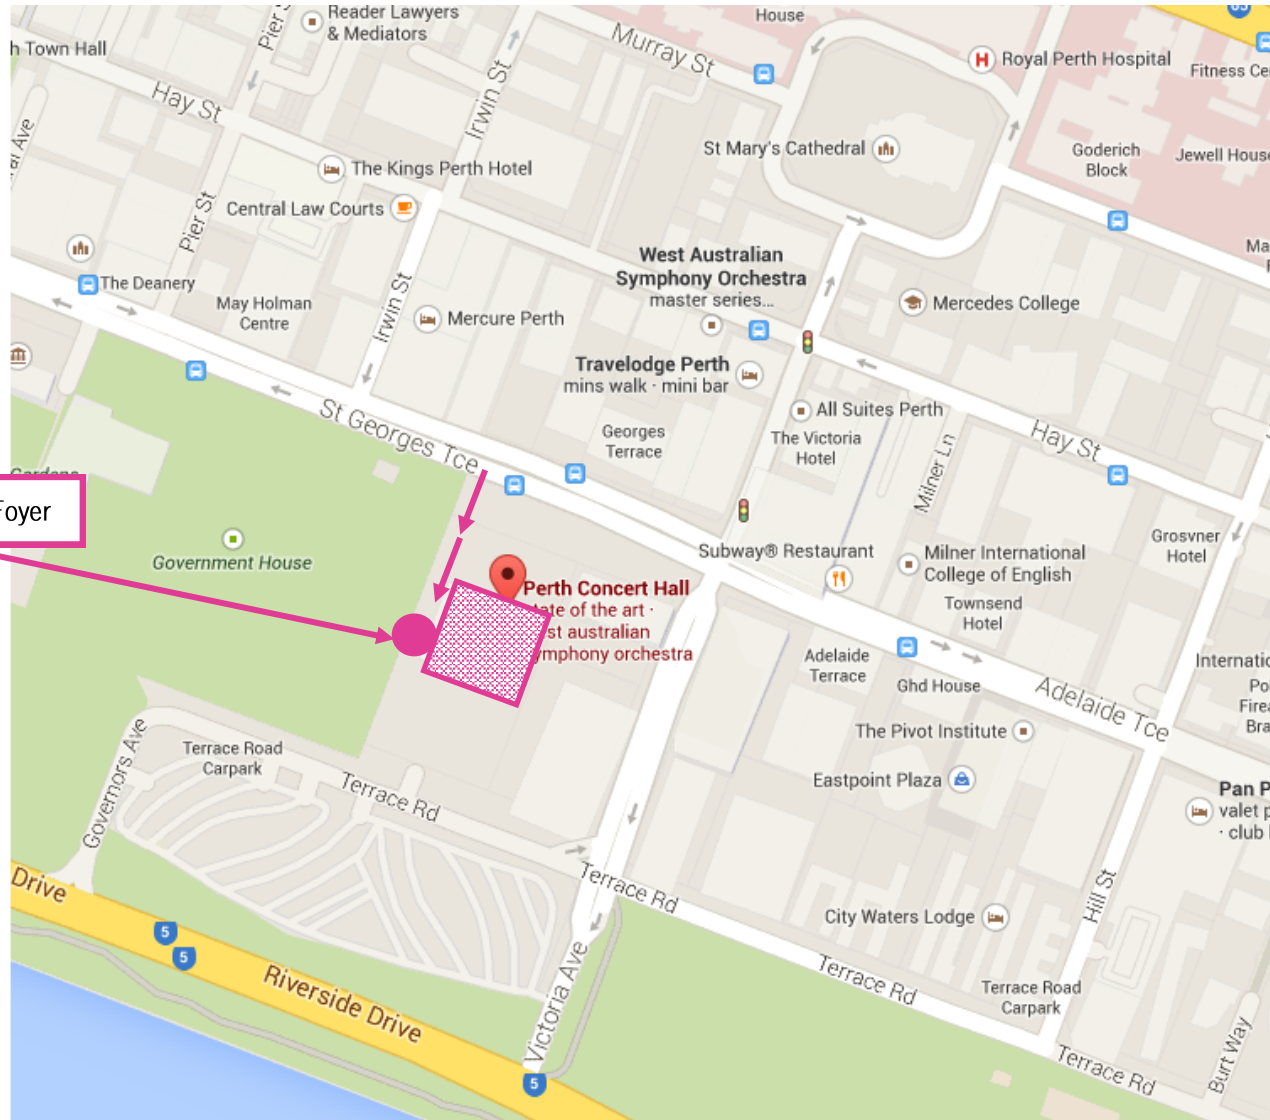

Perth Concert Hall Map

5 St Georges Terrace, Perth

The arrival desk is located in the Main Foyer. Please walk down the right hand side of the Perth Concert Hall to gain entry to the Main Foyer.

Visit the Perth Concert Hall website: <https://www.perthconcerthall.com.au/your-visit/transport-and-parking/> for further information about parking.

Please arrive to the Main Foyer