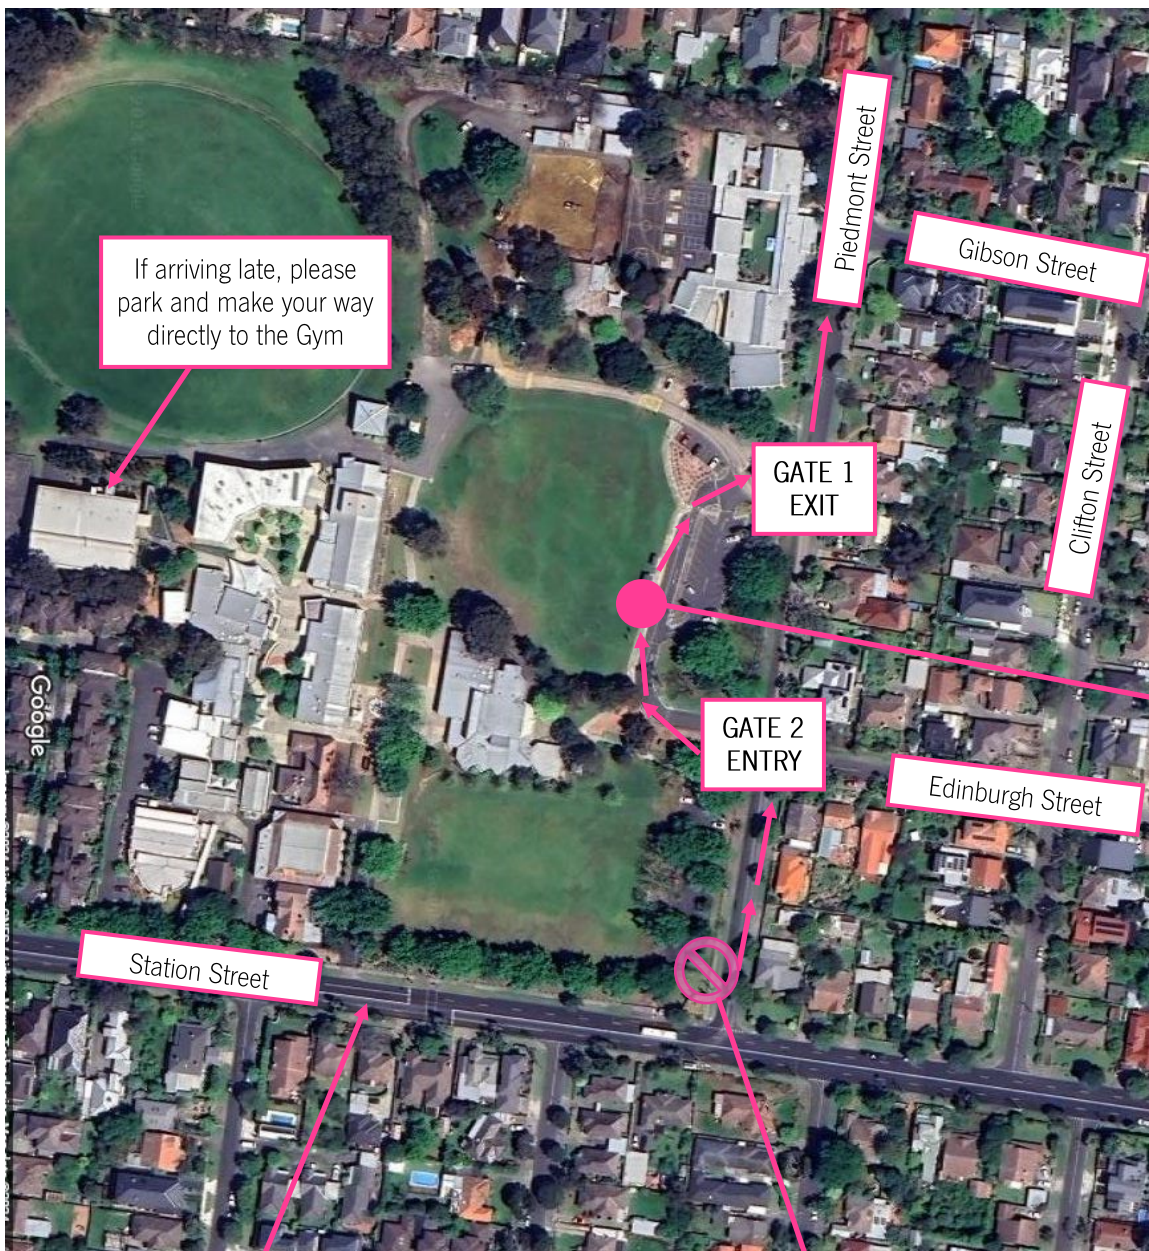

# AUSTRALIAN GIRLS CHOIR

Kingswood College — 355 Station Street, Box Hill – enter via Piedmont Street

No Parking on Piedmont Street

VIC Annual Concert Production Rehearsal

**Arrival:** We will be operating a drive and drop for arrivals only. Please enter the school via Gate 2 on Piedmont Street, and drop your daughter to the bus stop bays located next to the carpark. Exit via Gate 1.

**Dismissal:** Please park and collect your daughter from the oval. Limited parking is available on school grounds. Due to the impact on local residents, no parking is permitted on Piedmont Street. More parking is available in surrounding streets.

One way along Piedmont Street. Please enter Piedmont Street via Station Street and continue West along Piedmont Street after exiting the school.

If arriving late, please park and make your way directly to the Gym

GATE 1 EXIT

GATE 2 ENTRY

**Arrivals:** We will operate a drive and drop. Please enter the carpark via Gate 2 on Piedmont Street and drop your daughter off at the bus stop bays next to the carpark. Exit via Gate 1.